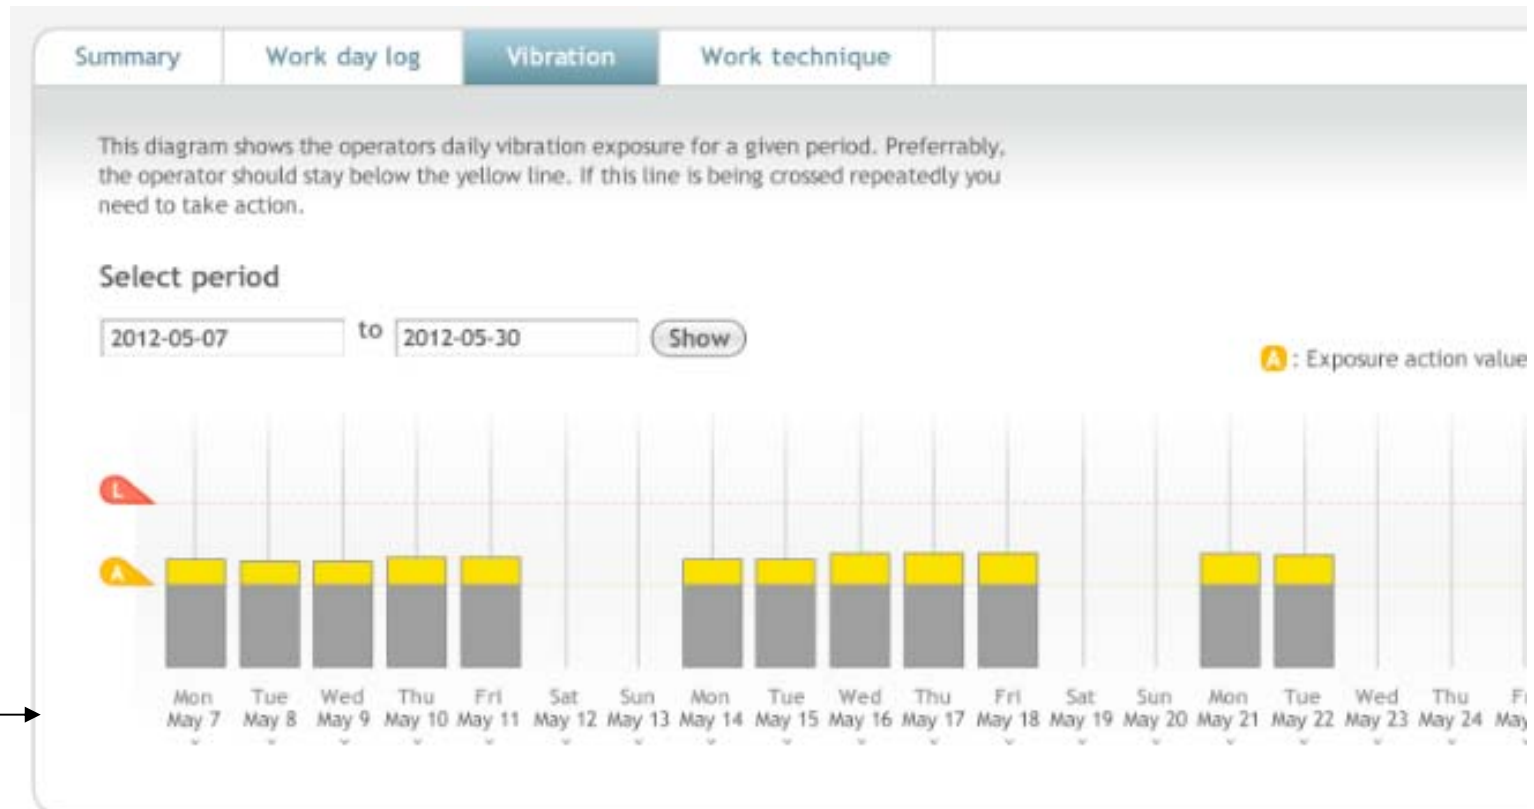

Internetes alapon lekérdezhető, grafikonos megjelenítés

Vibrációs értékek